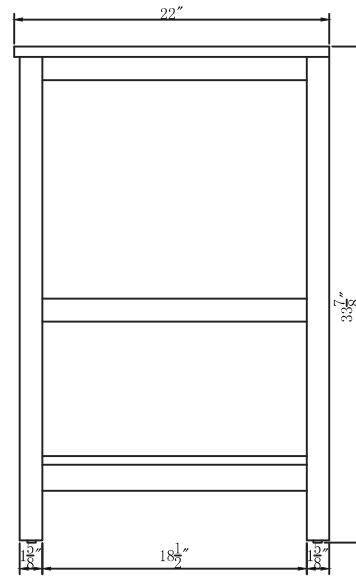

Top view

Side view

Back view

fake drawer

Front view

Drawer Interior Size

DWG. NO.:

MODEL NO.:

VF19036WH

ALTERATIONS

1	
2	
3	
4	

FOR PROPOSAL ONLY ALL DIMENSIONS TO BE VERIFIED

SCALE:

DWG. BY:

CHECKED BY:

DATE: