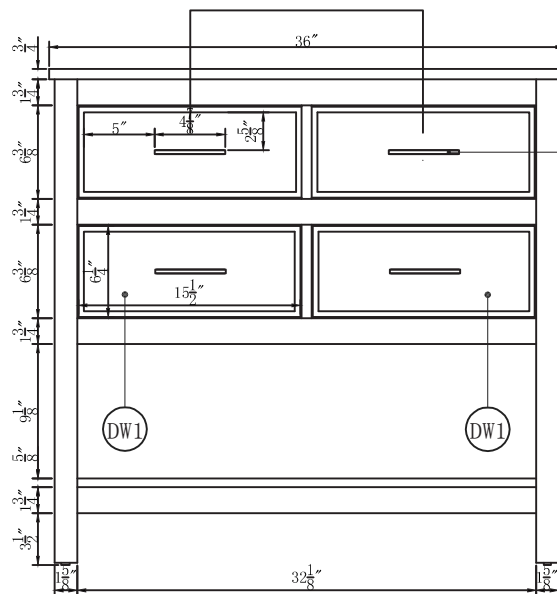

Top view

Side view

Back view

fake drawer

Front view

Drawer Interior Size

DWG. NO.:

MODEL NO.:

VF19036WH

ALTERATIONS

1	
2	
3	
4	

FOR PROPOSAL ONLY ALL DIMENSIONS TO BE VERIFIED

SCALE:

DWG. BY:

CHECKED BY:

DATE: