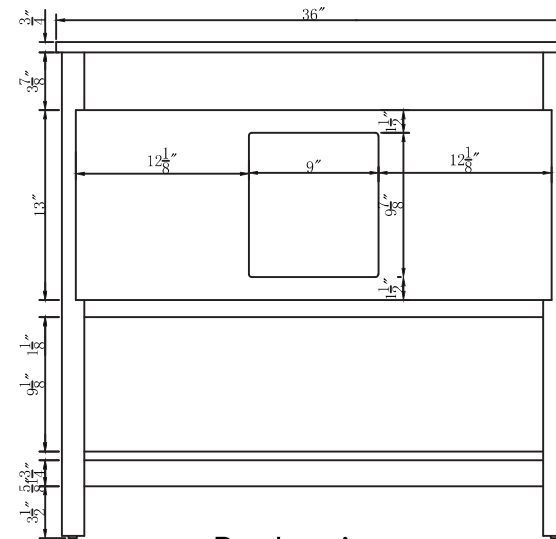

Top view

Side view

Back view

fake drawer

Front view

Drawer Interior Size

DWG. NO.:

MODEL NO.:

VF19036WH

ALTERATIONS

1	
2	
3	
4	

FOR PROPOSAL ONLY ALL DIMENSIONS TO BE VERIFIED

SCALE:

DWG. BY:

CHECKED BY:

DATE: